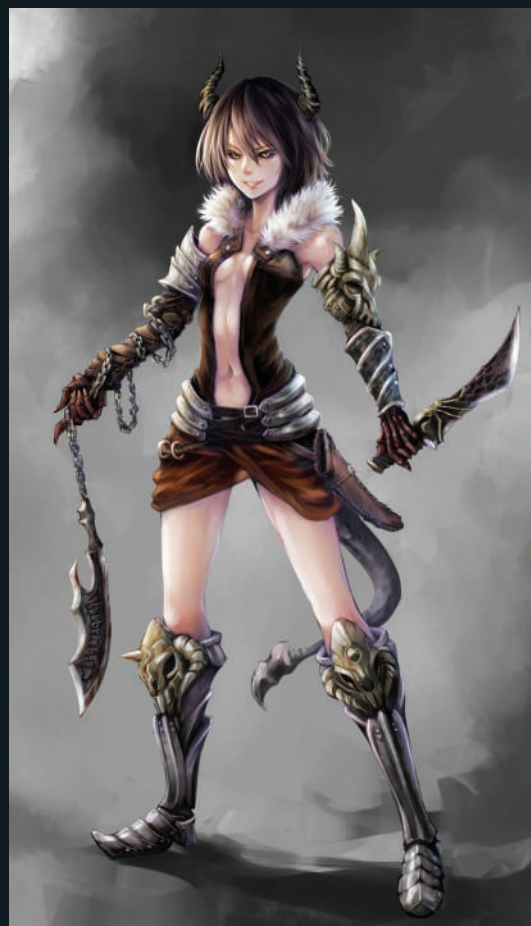

Artist / Nathaniel Himawan (Top), Lim Kai Shun (Bottom)
Title / Character Design